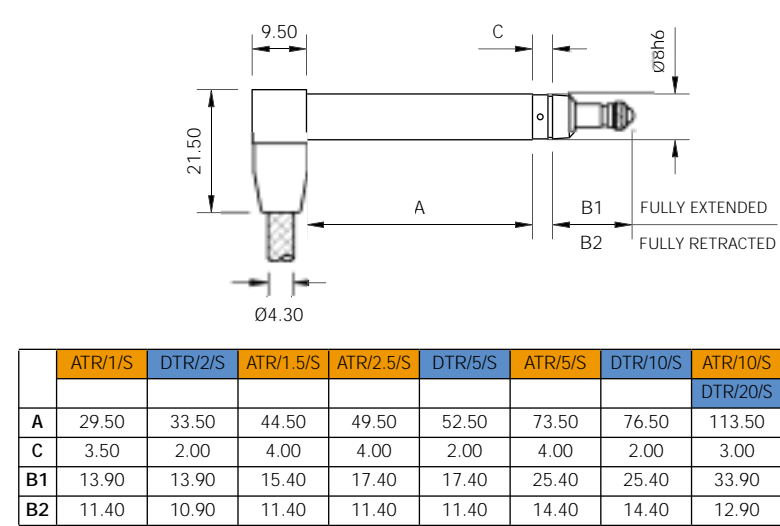

Standard Spring Push (AX/S and DP/S)

Feather Touch Spring Push (AT/S and DT/S)

Right Angle Spring Push (AXR and DPR)

Right Angle Feather Touch Spring Push with braided cable (ATR/S and DTR/S)

Special Spring Push Probes

Vacuum Retract (AX/V and DP/V)