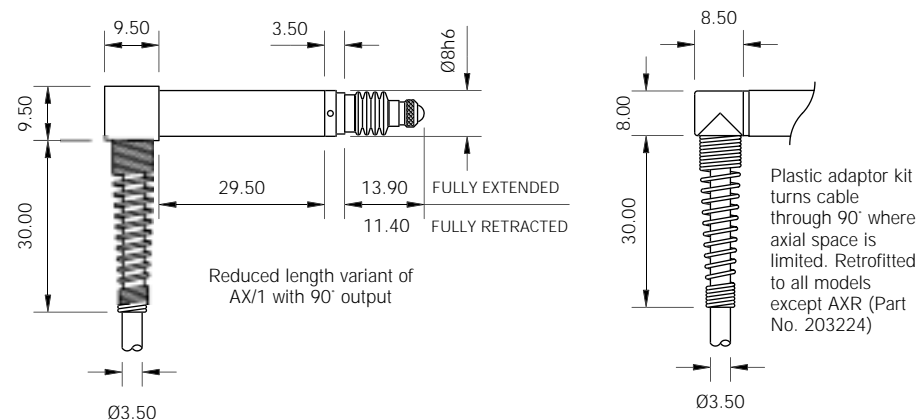

Standard Spring Push (AX/S and DP/S)

Feather Touch Spring Push (AT/S and DT/S)

Right Angle Spring Push (AXR and DPR)

Right Angle Feather Touch Spring Push with braided cable (ATR/S and DTR/S)

Special Spring Push Probes

Vacuum Retract (AX/V and DP/V)