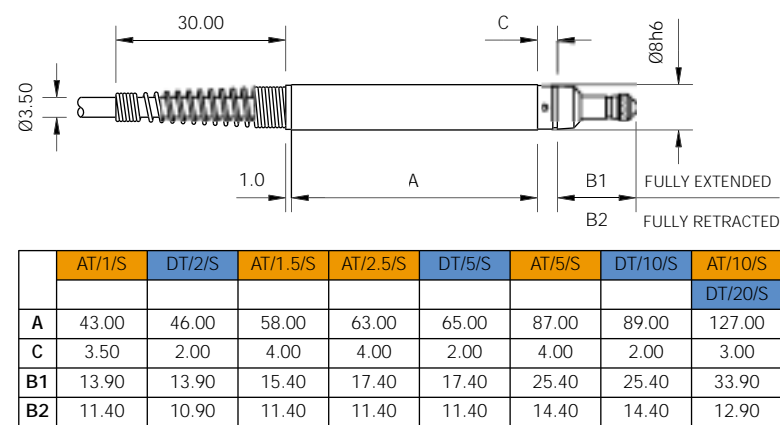

Standard Spring Push (AX/S and DP/S)

Feather Touch Spring Push (AT/S and DT/S)

Right Angle Spring Push (AXR and DPR)

Right Angle Feather Touch Spring Push with braided cable (ATR/S and DTR/S)

Special Spring Push Probes

Vacuum Retract (AX/V and DP/V)