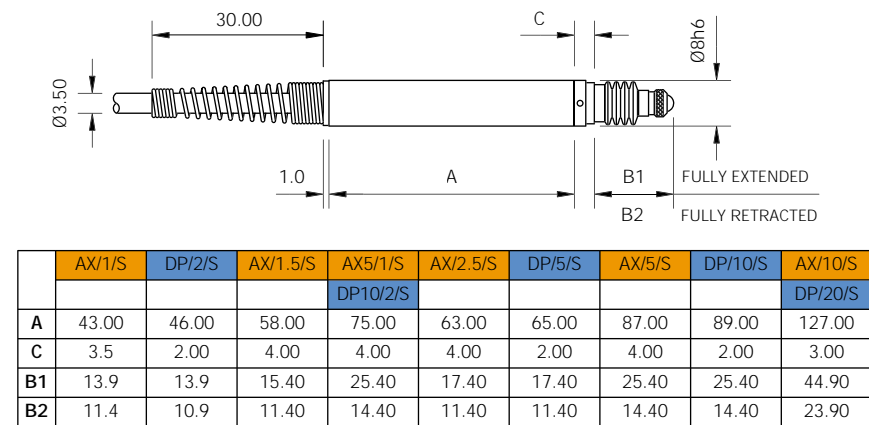

Standard Spring Push (AX/S and DP/S)

Feather Touch Spring Push (AT/S and DT/S)

Right Angle Spring Push (AXR and DPR)

Right Angle Feather Touch Spring Push with braided cable (ATR/S and DTR/S)

Special Spring Push Probes

Vacuum Retract (AX/V and DP/V)