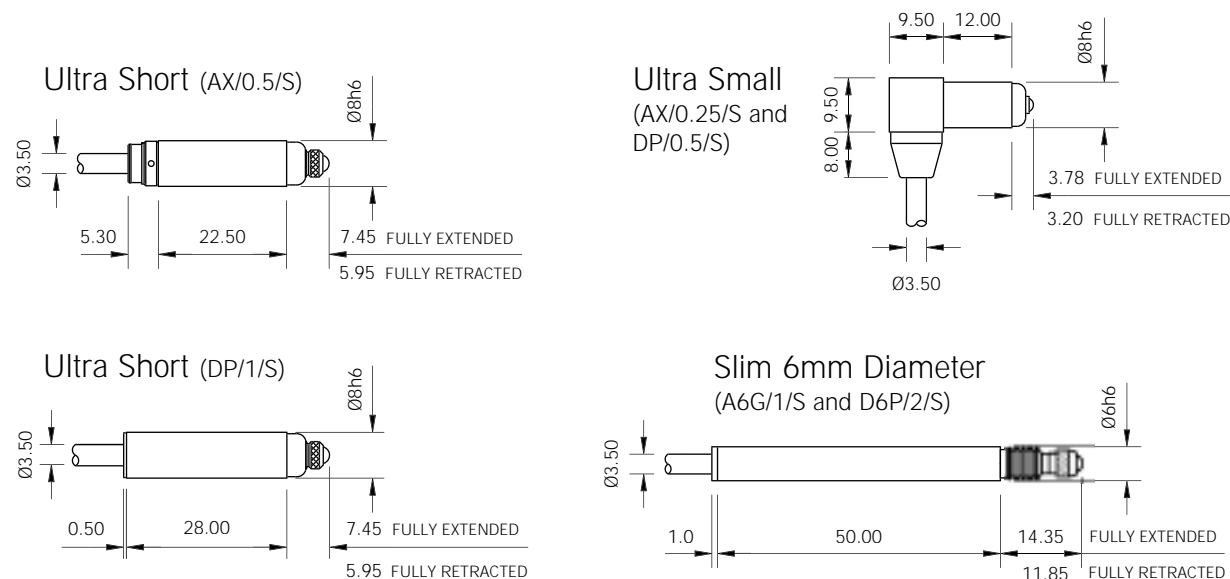

Standard Spring Push (AX/S and DP/S)

Feather Touch Spring Push (AT/S and DT/S)

Right Angle Spring Push (AXR and DPR)

Right Angle Feather Touch Spring Push with braided cable (ATR/S and DTR/S)

Special Spring Push Probes

Vacuum Retract (AX/V and DP/V)